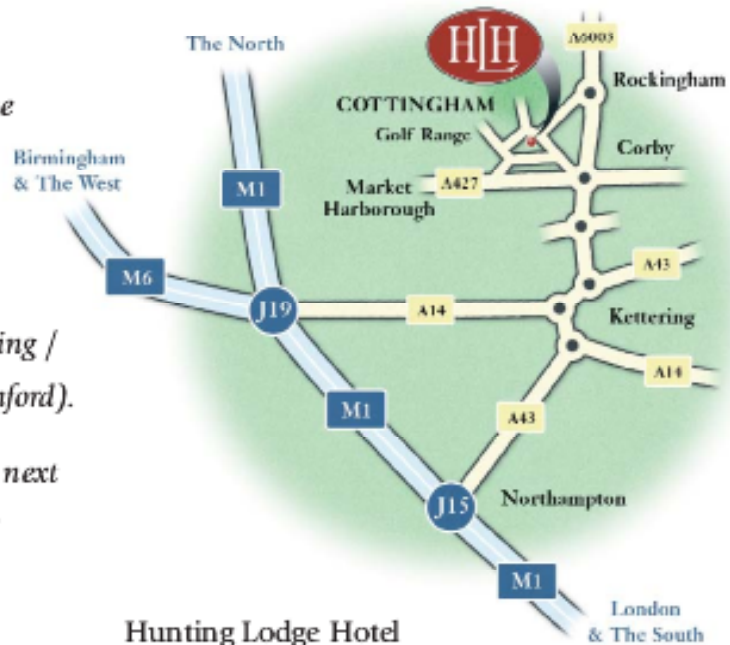

Directions

From M1 junction 15

Join the A43 at Northampton and follow the signs for Kettering / Corby. When you reach the A14 follow the steps below:

From the M1 junction 19 / M6

Join the A14 and follow the signs for Kettering / Corby. Turn off onto the A43 (Corby / Stamford).

Drive a short distance on the A43 until the next roundabout where you turn onto the A6003 signposted Corby / Oakham.

Remain on the A6003 and turn left at the roundabout A427 (Market Harborough). After approximately 400m turn right signposted Cottingham.

After some 500m bear to the right, drive to the bottom of the hill in Cottingham (village shop on left) and turn left again. At the bottom of this hill you will see our sign "Hunting Lodge Hotel".

Have a good journey.